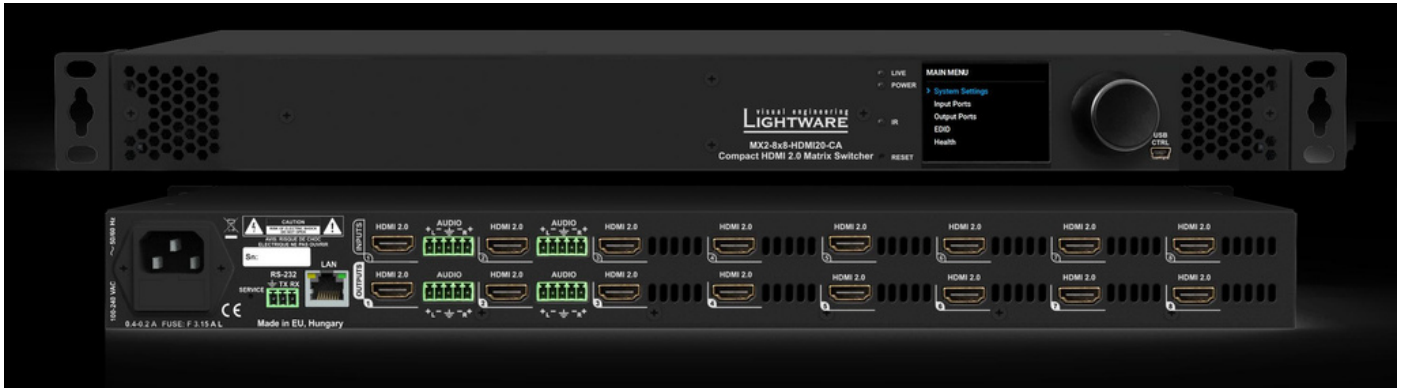

C4ISR

MX2-8X8-HDMI20-CA

MATRIX SWITCHER

BENEFITS

Lightware's products have achieved NATO SDIP 27 Level B TEMPEST accreditation.

Its compact size and silent design make it particularly suitable for offices and meeting rooms and other corporate collaborative environments.

The two audio connectors at the input ports are for embedding analog audio into the HDMI stream. The two audio connectors next to the output ports can provide de-embedded audio for amplifiers and audio systems; the output volume is adjustable.

HIGHLIGHTED FEATURES

- HDCP 2.2 and HDCP 1.4 compliant with cross-conversion capabilities
- Supports HDMI 4K signal formats (4K UHD @60Hz RGB 4:4:4, up to 18 Gbps)
- HDMI 2.0, HDMI 1.4 and DVI 1.0 compliant
- HDR and Low Latency Dolby Vision support